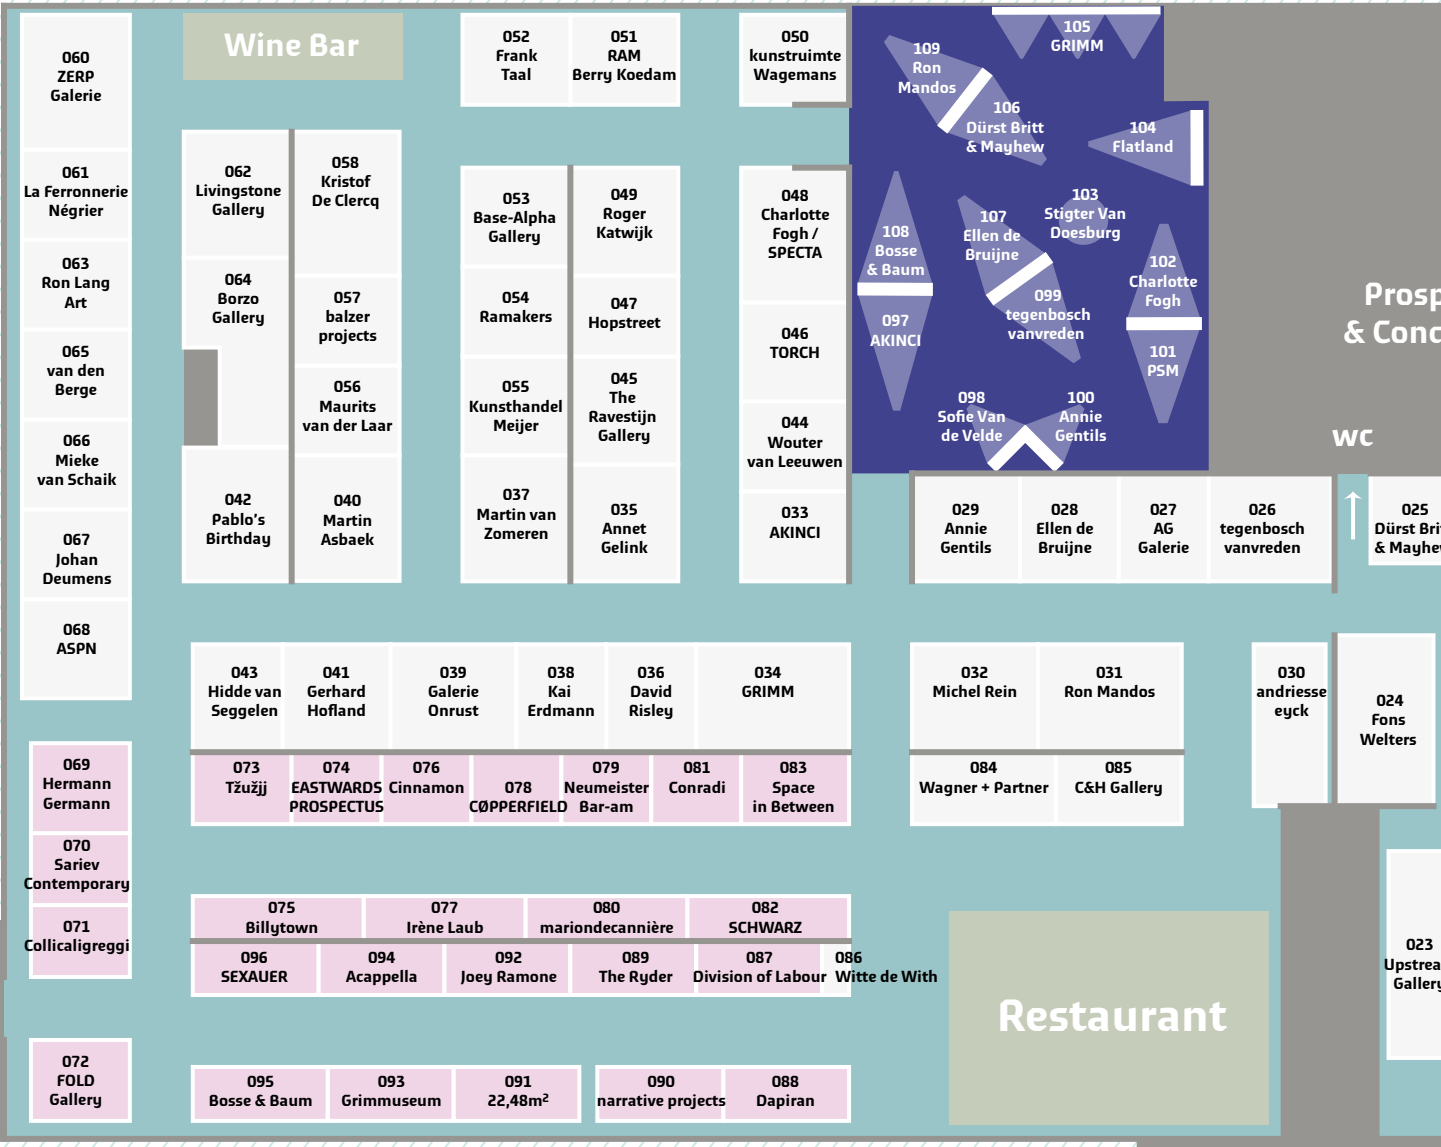

## Prospects & Concepts

- Main Section
- New Art Section
- Projections
- Prospects & Concepts

### Intersections

- 1 De Player
- 2 Patty Morgan
- 3 Showroom MAMA
- 4 FLAM
- 5 Club Solo
- 6 Vleeshal
- 7 P/////AKT
- 8 UBIK - WORM
- 9 DordtYart
- 10 Roodkapje
- 11 V2\_
- 12 Satellietgroep
- 13 VHDG
- 14 Framer Framed
- 15 Buro Bradwolt
- 16 1646
- 17 Kunsthuis Syb
- 18 Mertens Project Space by Plan B
- 19 MILK
- 20 Nieuwe Vide
- 21 MU