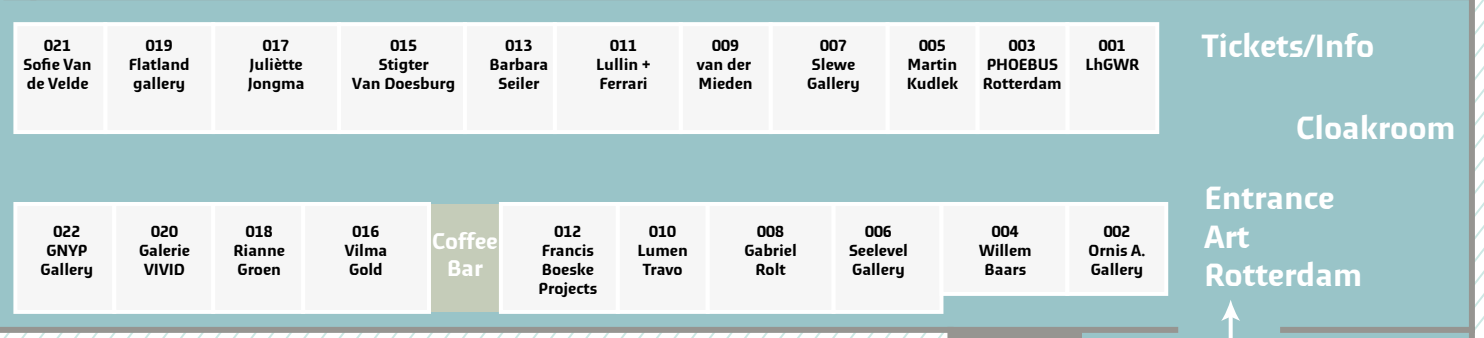

Prospects & Concepts

- Main Section
- New Art Section
- Projections
- Prospects & Concepts