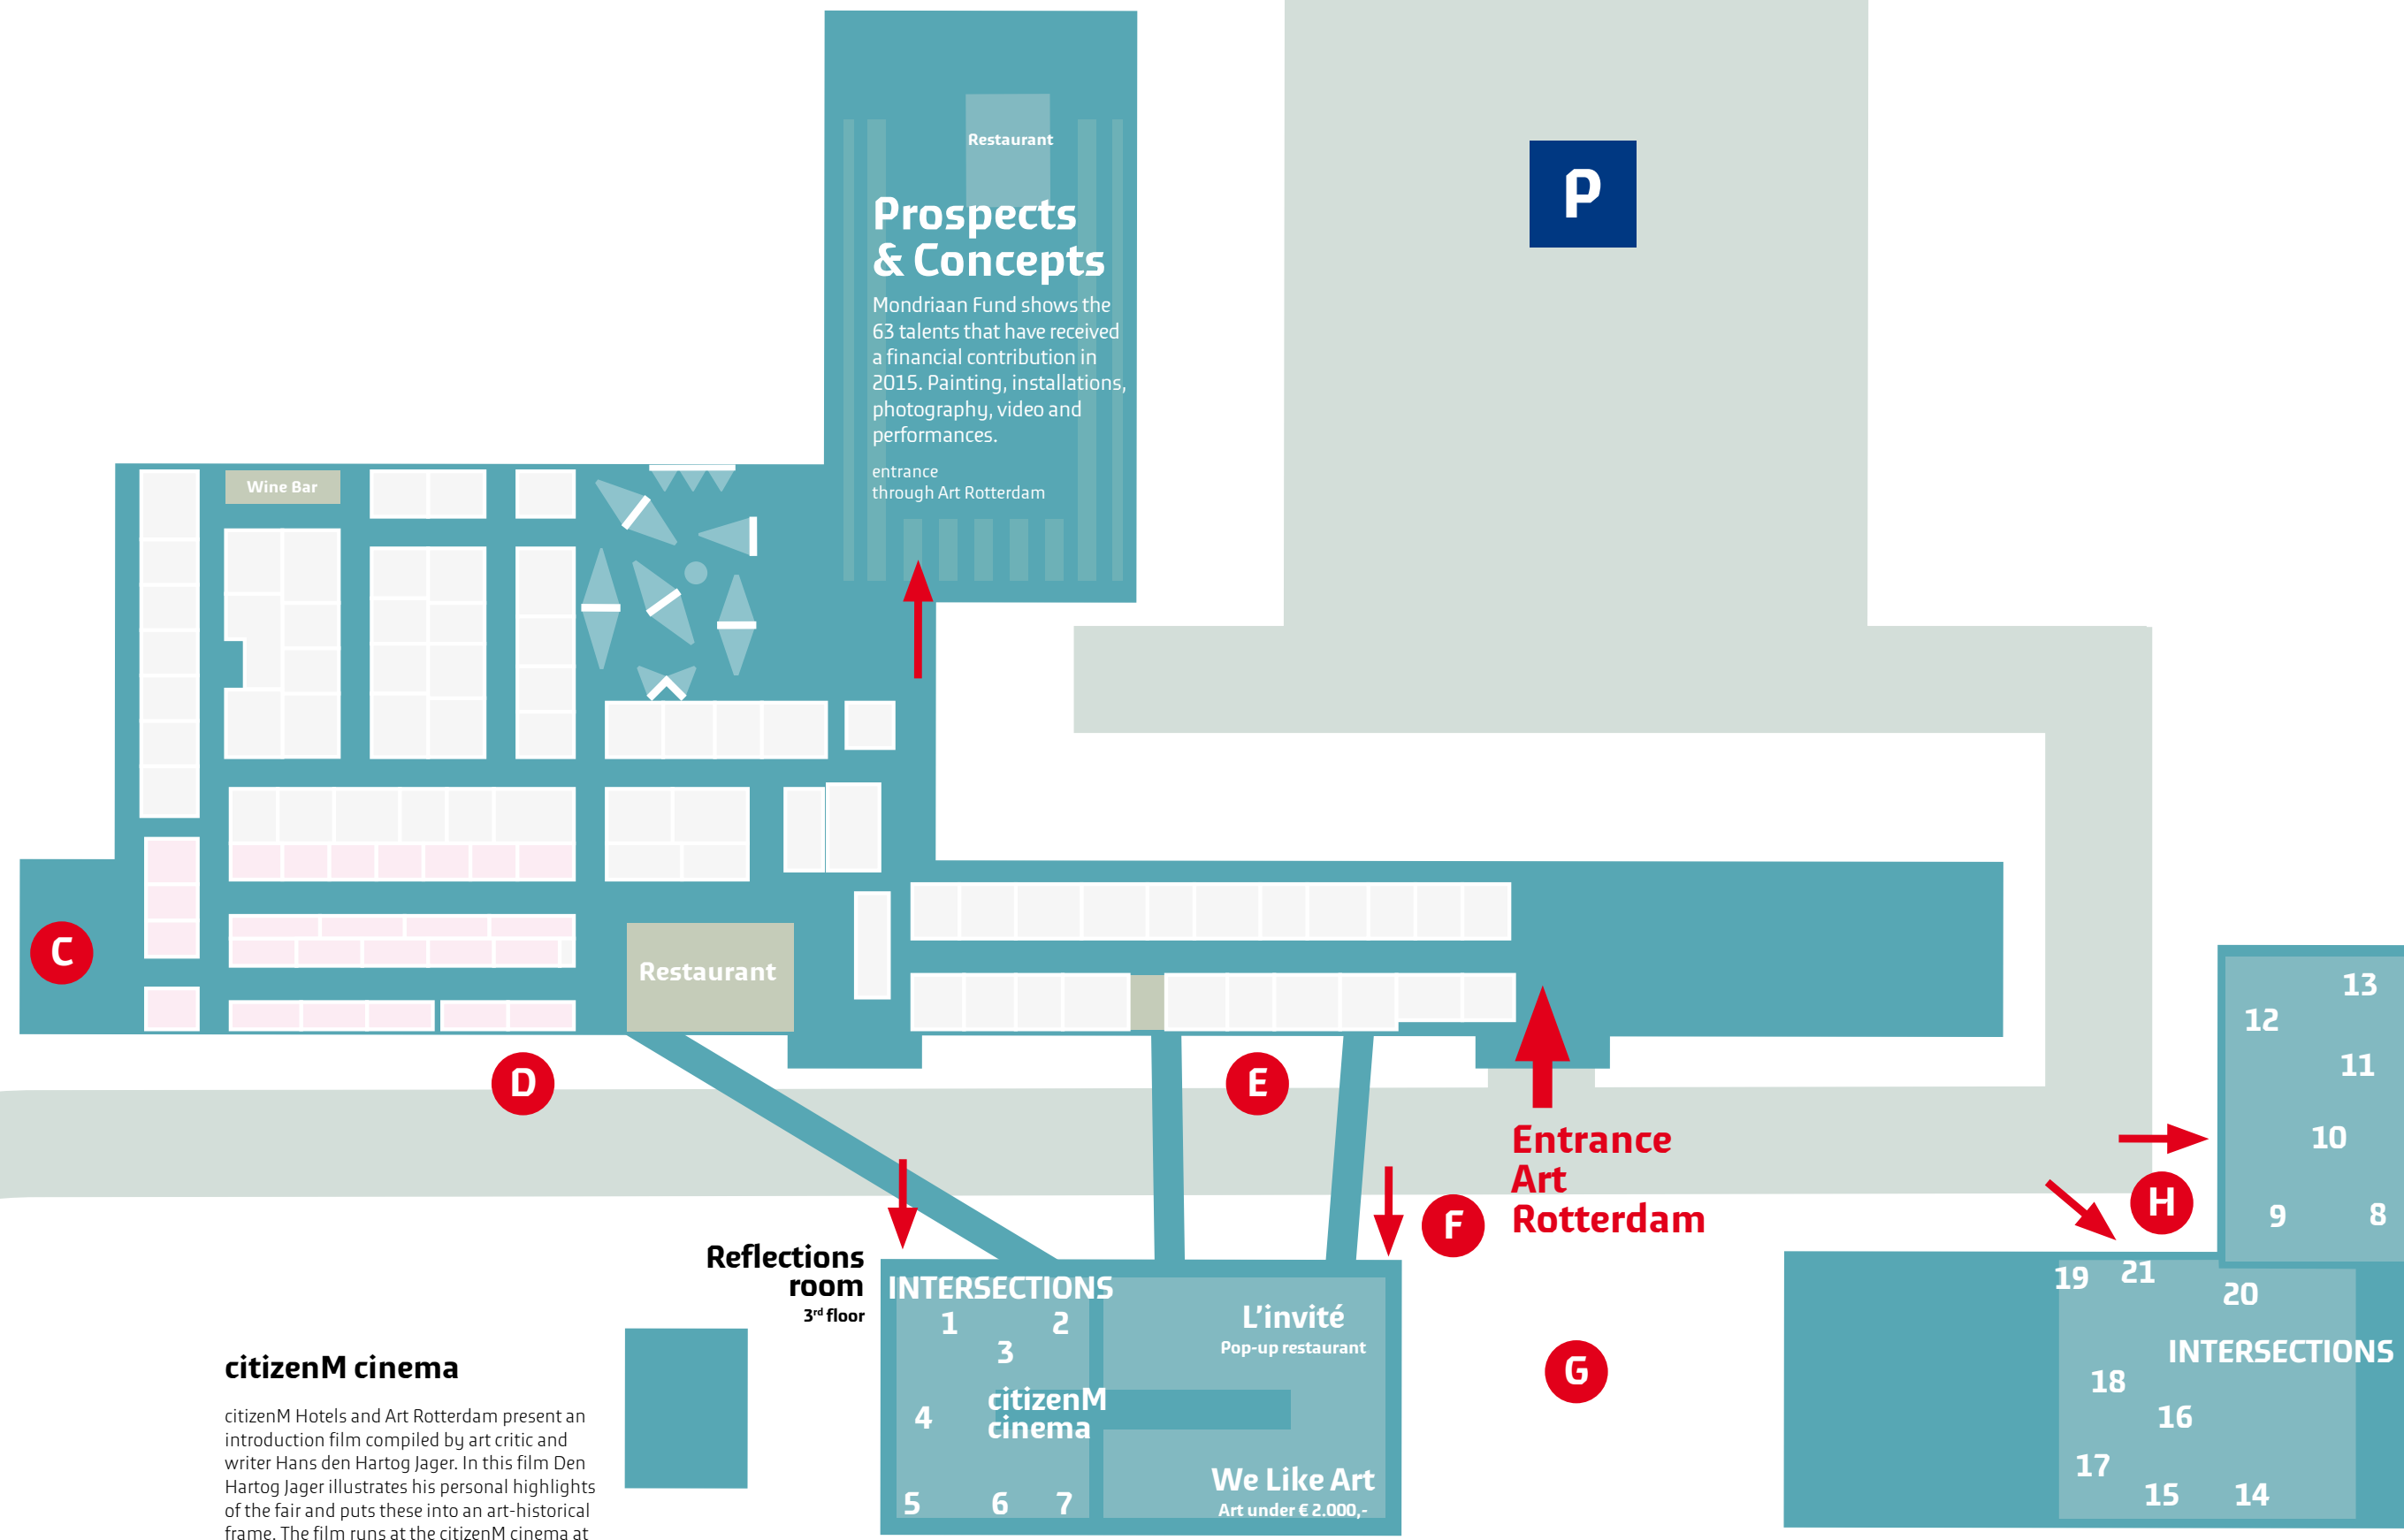

Reflections Room

Public Programme

Talks and discussions programme which daily offers specific current themes regarding contemporary art.

Spoken in English | open to all

Thursday February 9

- 11.00 – 12.30 hrs **GAGARIN, the Artists in their own Words** by Galerie West
- 13.00 – 14.30 hrs **Human / Digital: a symbiotic love affair** by The Kunsthal Rotterdam
- 15.00 – 16.30 hrs **Marinus Boezem** by Oude Kerk Amsterdam

Friday February 10

- 12.00 – 13.30 hrs **The residents – Artist Talk** by Foundation AVL-Mundo
- 13.30 – 14.30 hrs **Cinema Olanda** by Mondriaan Fonds
- 14.00 – 15.00 hrs **Interview with writer, artist and photographer Jan Cremer** by Nederlands Fotomuseum
- 15.30 – 17.00 hrs **Manifesta debates migration in South Europe**
- 18.00 – 19.30 hrs **'More art, less pillow chocolates'** by citizenM hotels

Saturday February 11

- 11.00 – 12.30 hrs **Learn to Collect** by @Boijmans
- 13.00 – 14.30 hrs **The new Depot** by Museum Boijmans Van Beuningen
- 13.00 – 15.00 hrs **Who profits from non-profit institutions? - Debate** by Platform BK (Dutch spoken)
- 15.00 – 16.30 hrs **Case-study Opera-House by Dominique Gonzalez-Foerster in Sonneveld House Museum** by The New Institute
- 15.30 – 16.30 hrs **How to disappear completely, met Sema Bekirovic en Sarah van Sonsbeeck – Artist Talk** by De Garage