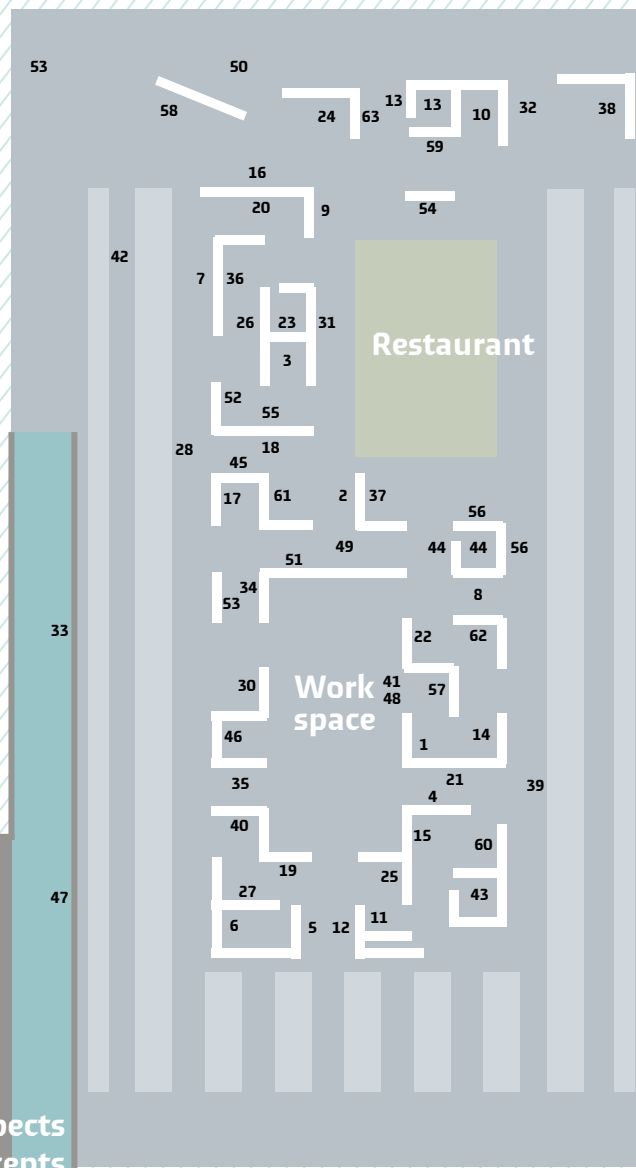

Projections

1. 104 AKINCI (NL) – Melanie Bonajo
   108 Bosse & Baum (UK) – Molly Palmer
   107 Ellen de Bruijne Projects (NL) – Falke Pisano
   106 Dürst Britt & Mayhew (NL) – Raúl Ortega Ayala
   104 Flatland Gallery (NL) – David Verbeek
   102 Charlotte Fogh Gallery (DK) – Hanne Nielsen & Birgit Johnsen
   100 Annie Gentils Gallery (BE) – Elke Andreas Boon
   105 GRIMM (NL) – Nicolas Provost
   109 Galerie Ron Mandos (NL) – Mohau Modisakeng
   101 PSM (DE) – Catherine Biocca
   103 Stigter Van Doesburg (NL) – Semâ Bekirovic
   099 tegenboschvanvreden (NL) – Chaim van Luit
   098 Gallery Sofie Van de Velde (BE) – Anouk De Clercq